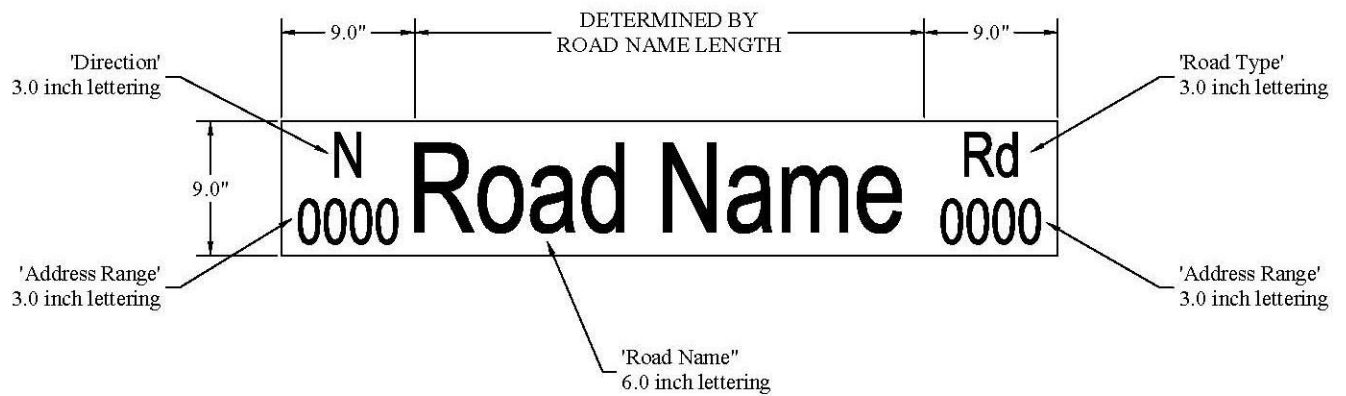

Primary Roads

Primary Roads use the large sign format.

LARGE SIGNS

*Use 'HIGHWAY GOTHIC B' for all lettering.
All signs to be drilled for for installation on Telespar post systems.
Signs are single faced.
Contractor to verify sign layout prior to production.

Anderson Road

1	North 1999 Anderson Rd South 2001	2001 Anderson Rd 1999	at	Lears Rd
2	North Anderson Rd South 2250	2250 Anderson Rd	at	Intertown Rd
3	West 1501 Lears Rd East 1499	1499 Lears Rd 1501	at	Anderson Rd
4	West 1501 Intertown Rd East 1499	1499 Intertown Rd 1501	at	Anderson Rd