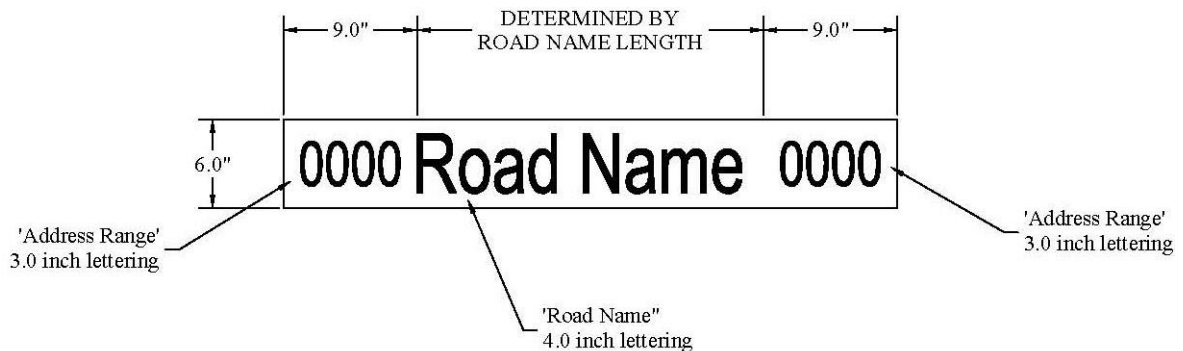

SMALL SIGNS

*Use 'HIGHWAY GOTHIC B' for all lettering.
All signs to be drilled for for installation on Telespar post systems.
Signs are single faced.
Contractor to verify sign layout prior to production.